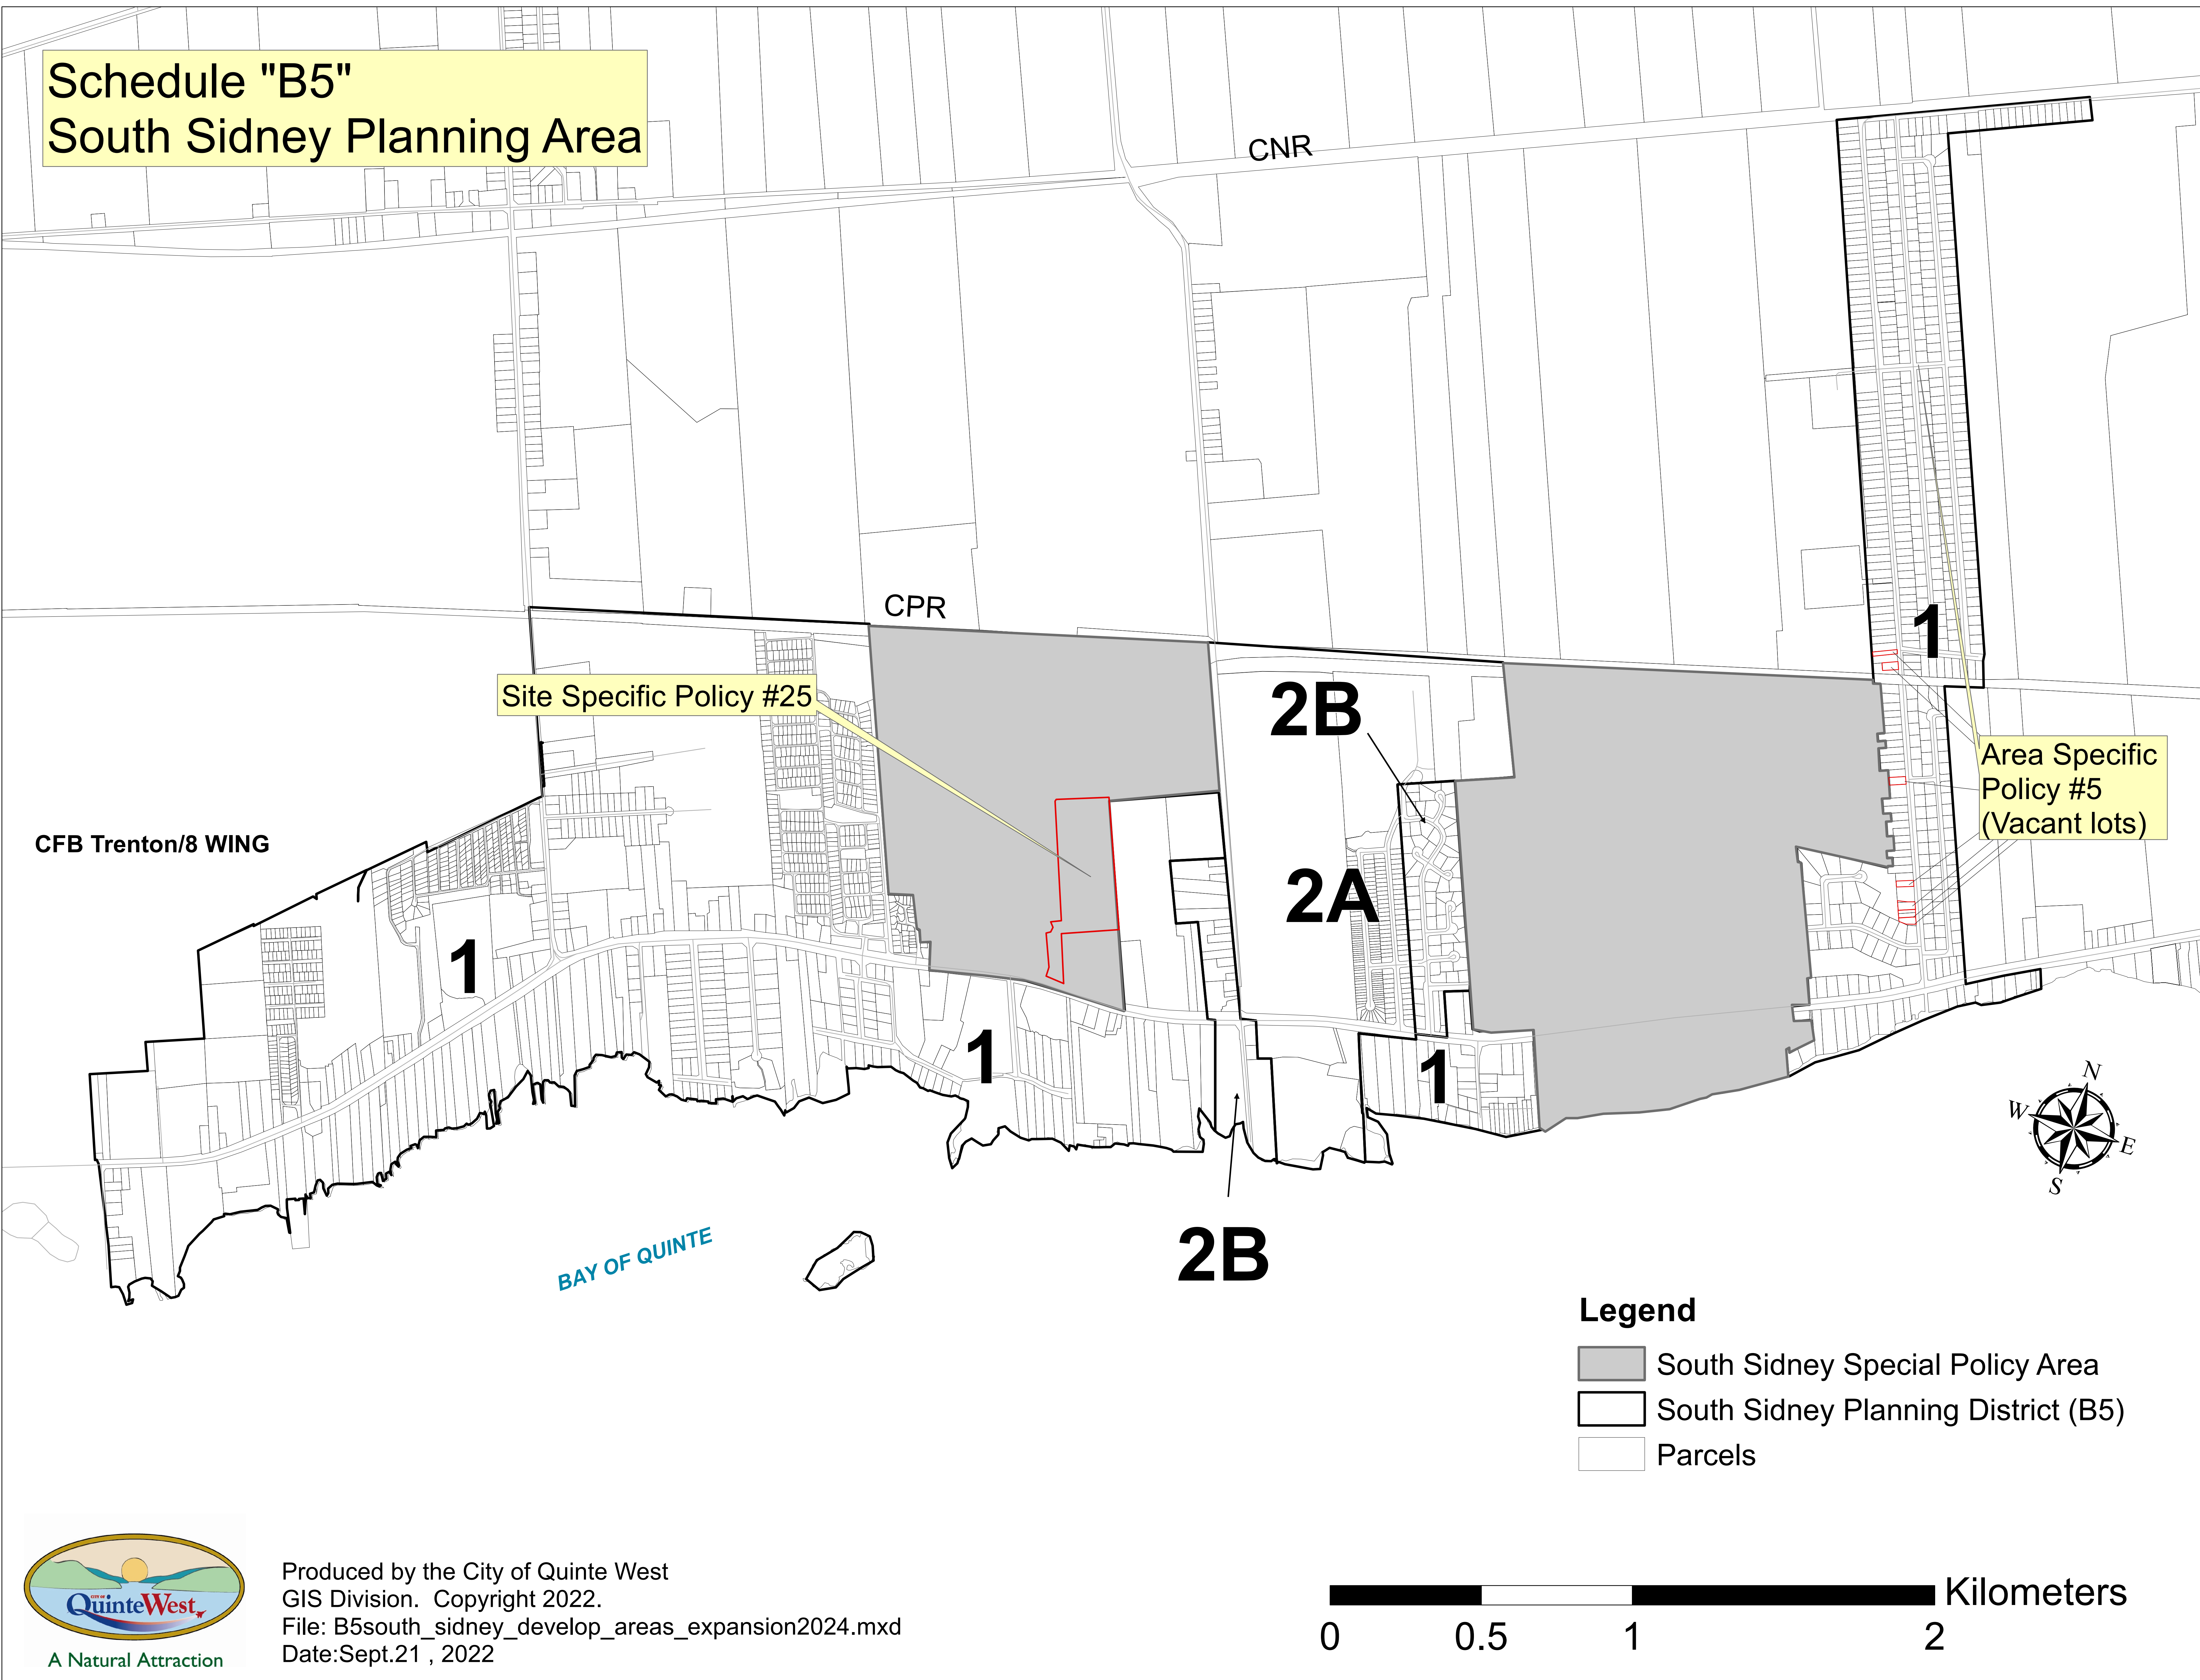

Schedule "B5"
South Sidney Planning Area

CFB Trenton/8 WING

Site Specific Policy #25

Area Specific Policy #5
(Vacant lots)

BAY OF QUINTE

Legend

- South Sidney Special Policy Area
- South Sidney Planning District (B5)
- Parcels

0 0.5 1 2 Kilometers

Produced by the City of Quinte West
GIS Division. Copyright 2022.
File: B5south_sidney_develop_areas_expansion2024.mxd
Date: Sept. 21, 2022