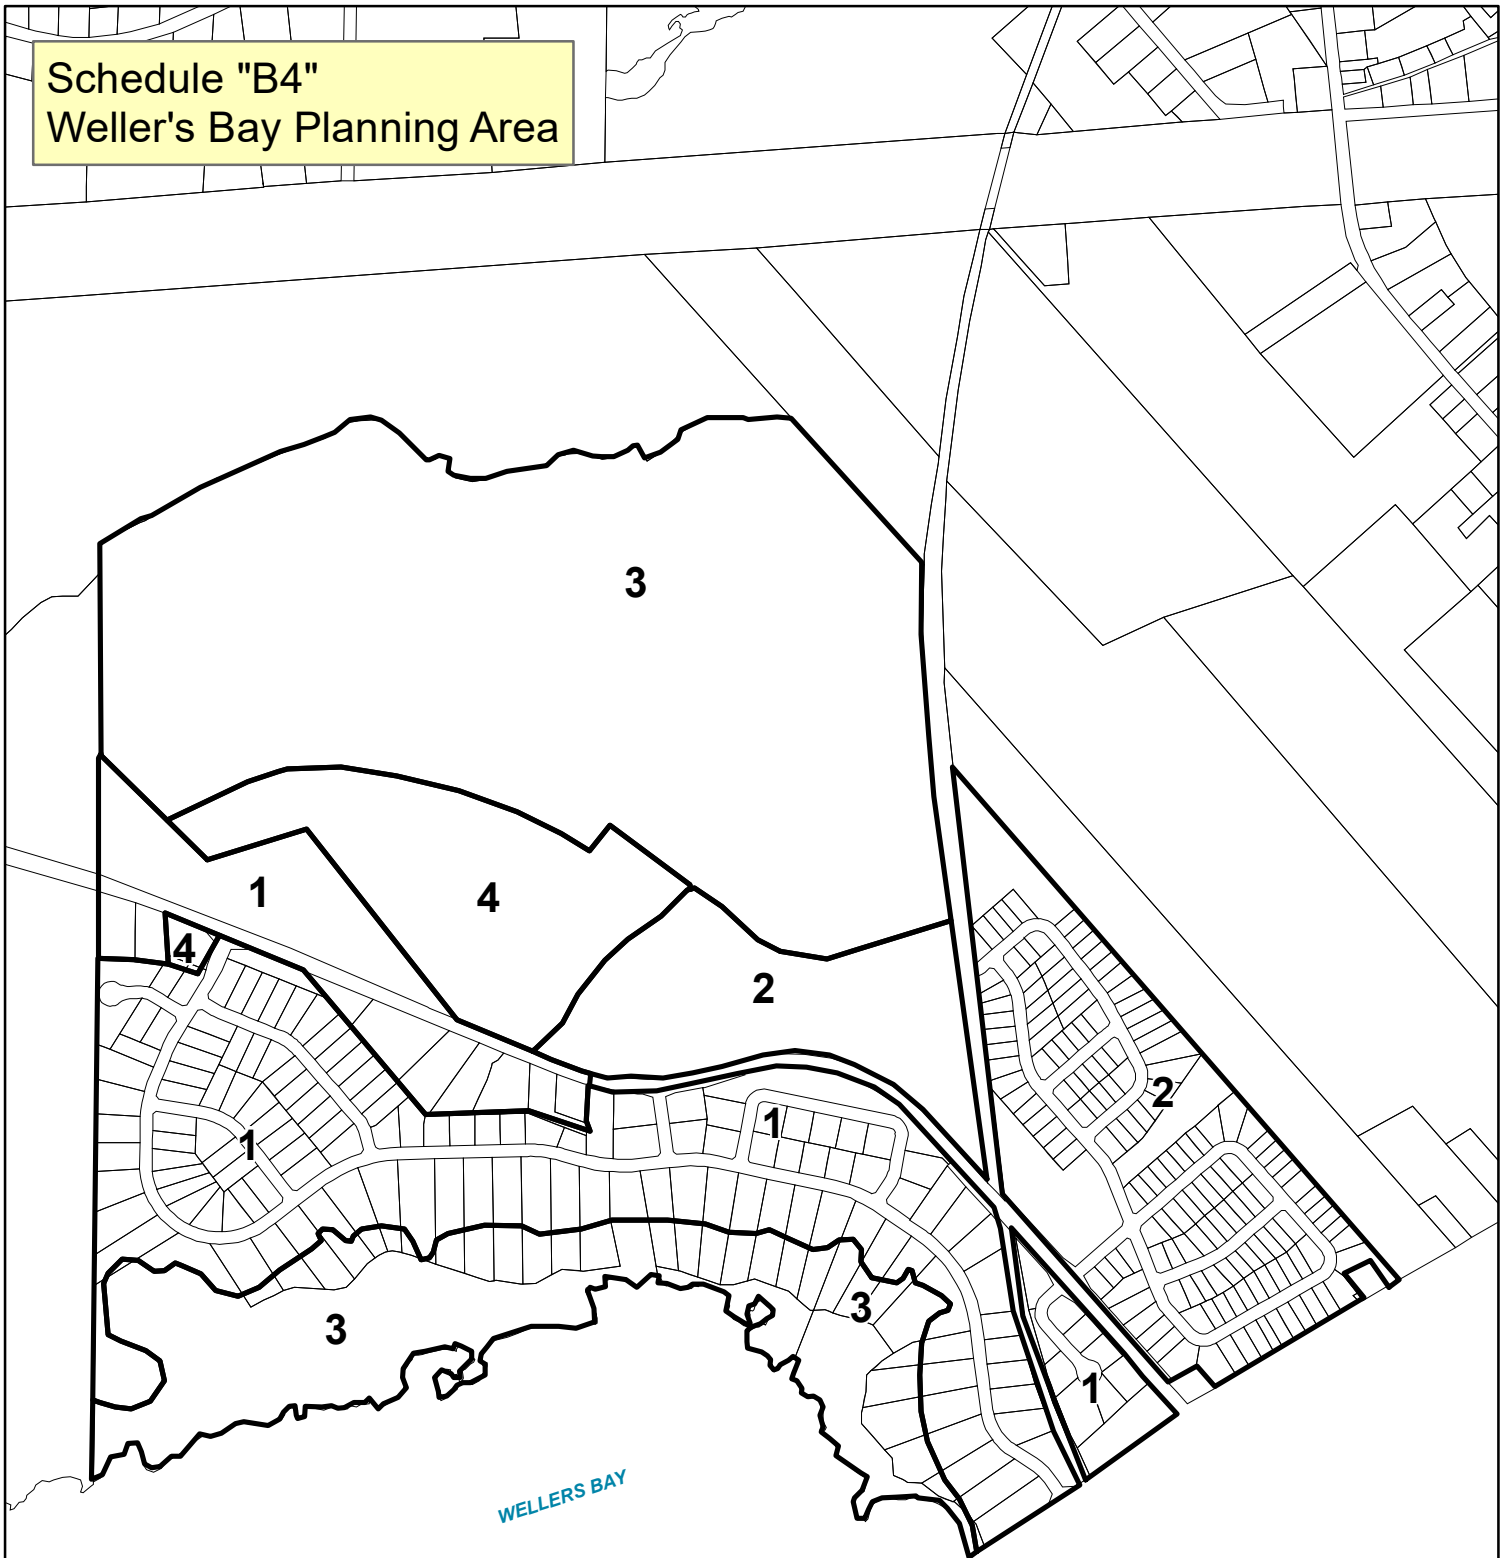

Schedule "B4"
Weller's Bay Planning Area

Legend

- Parcels
- District Area

Produced by the City of Quinte West
GIS Division. Copyright 2022.

Date:
Mar. 17, 2022.

File: B4wellers_bay_planning_areas_2024.mxd