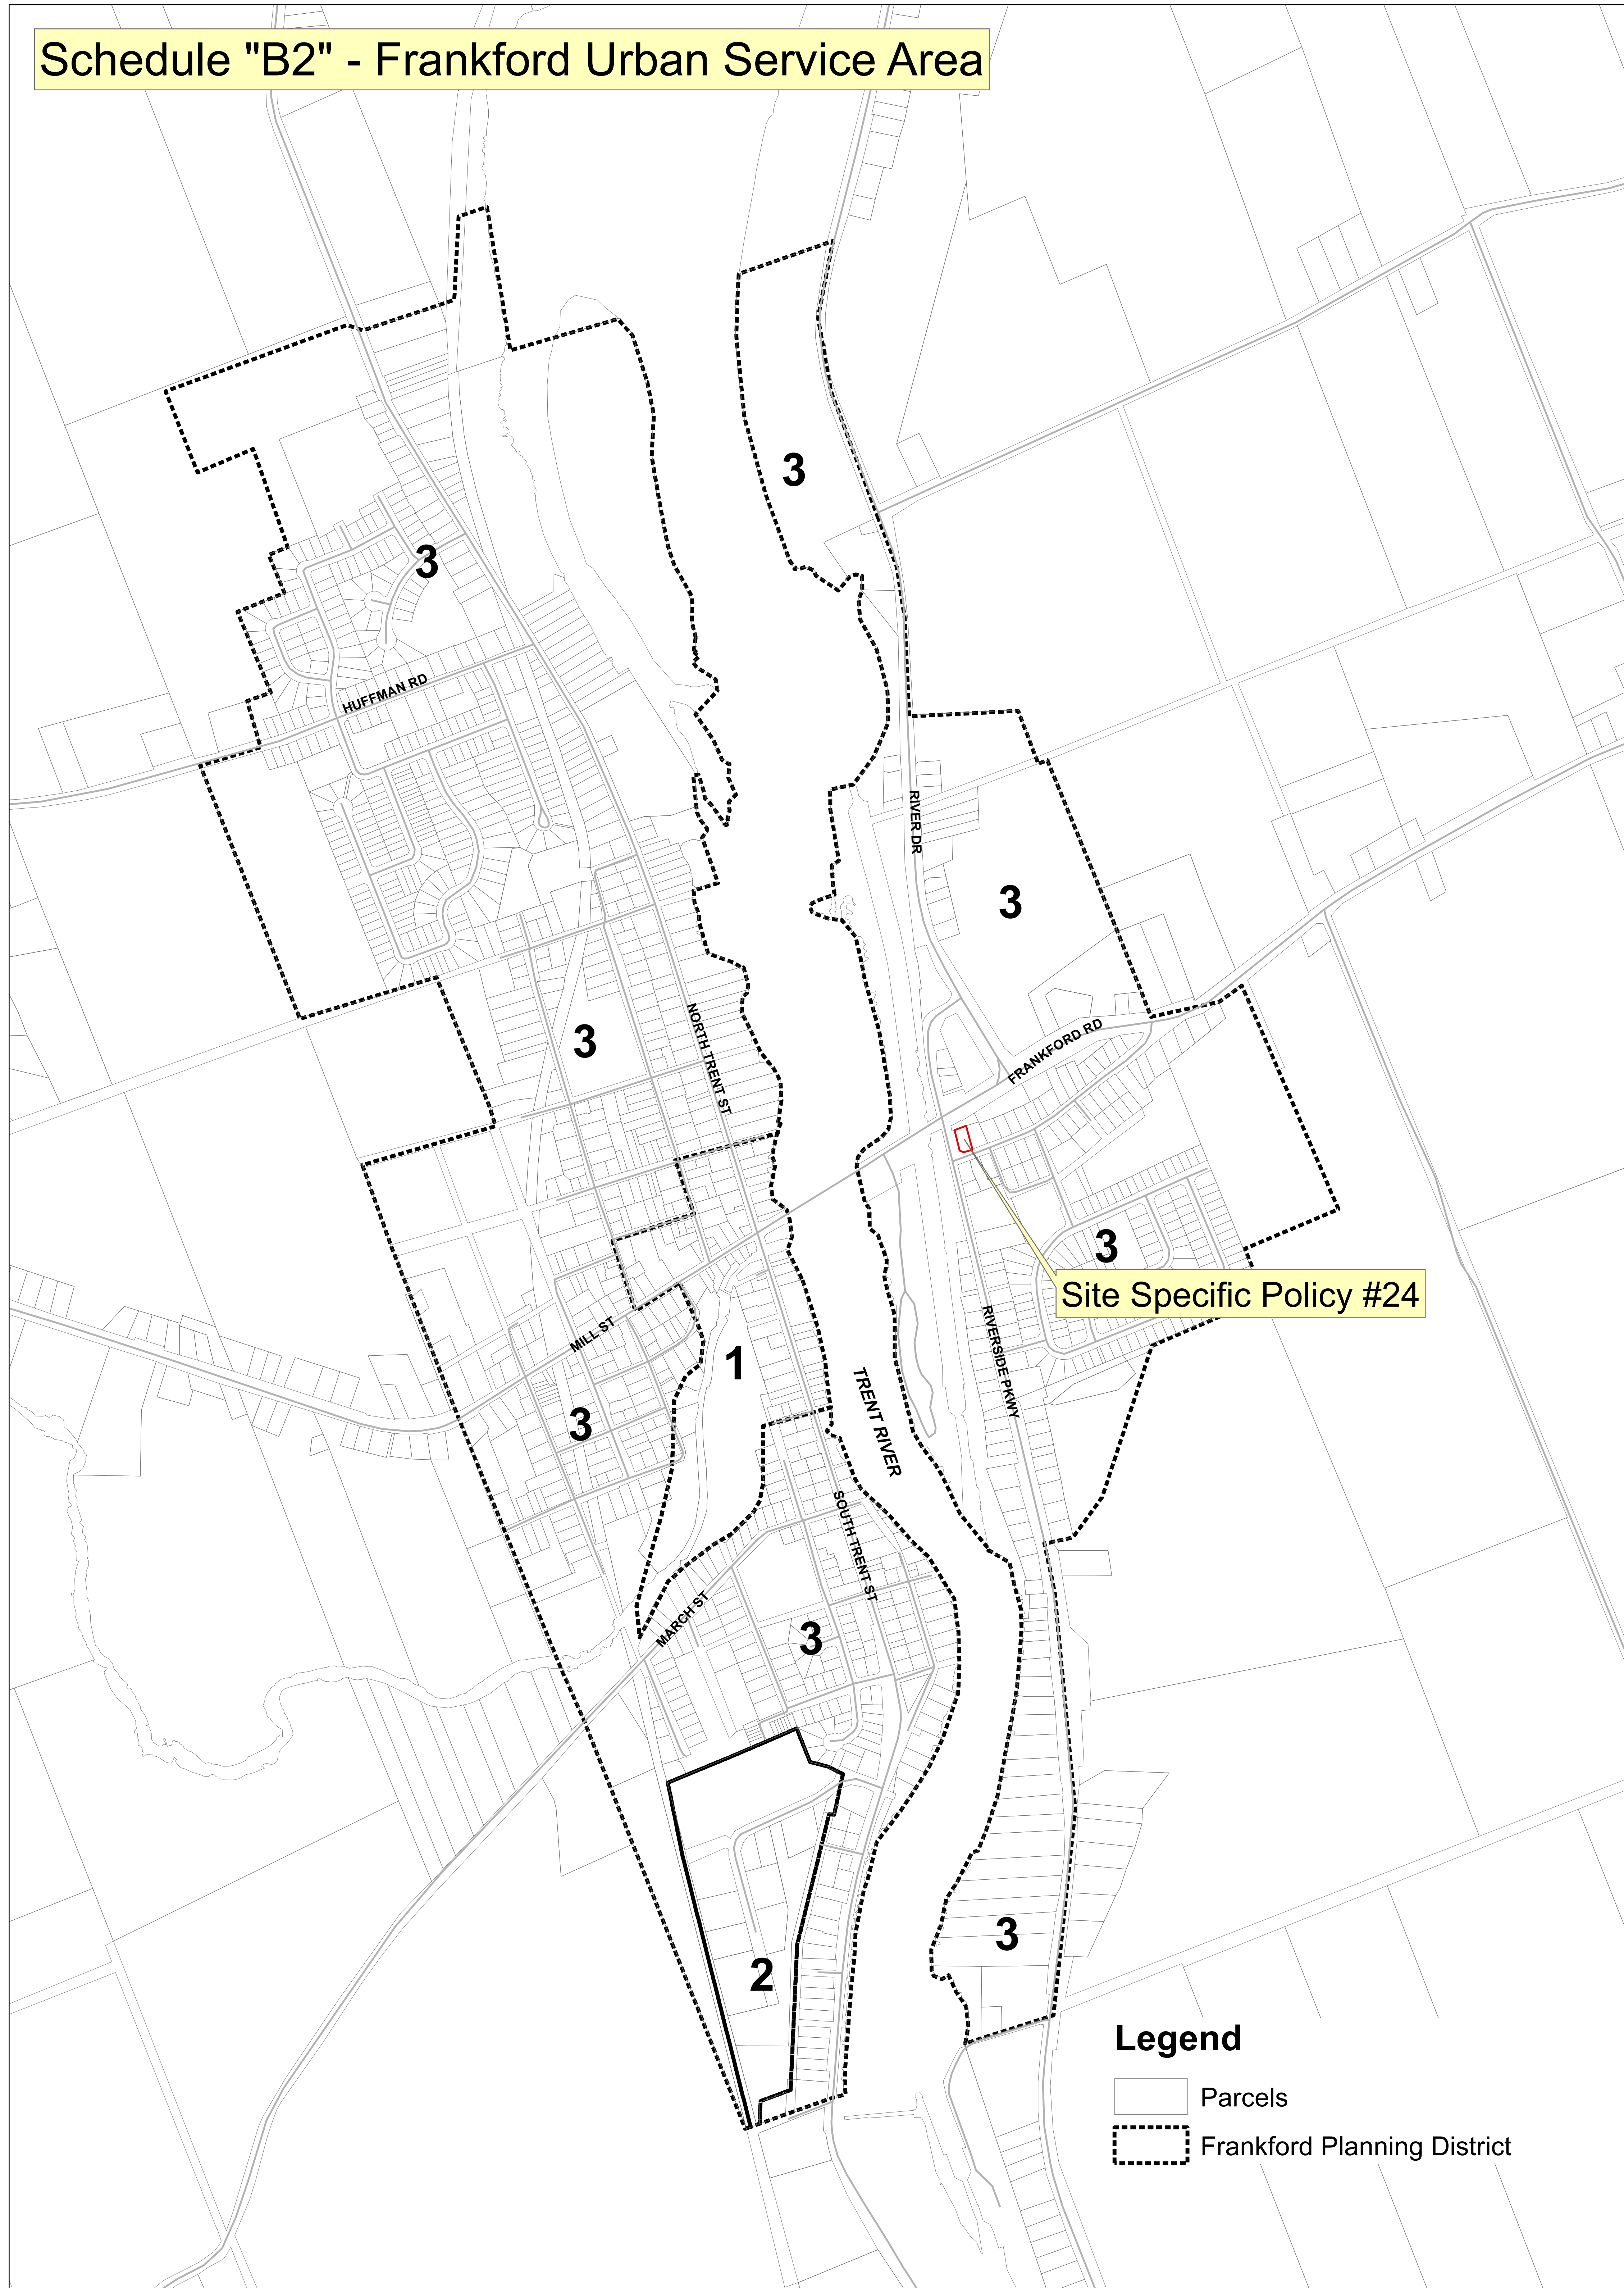

Schedule "B2" - Frankford Urban Service Area

Legend

- Parcels
- Frankford Planning District