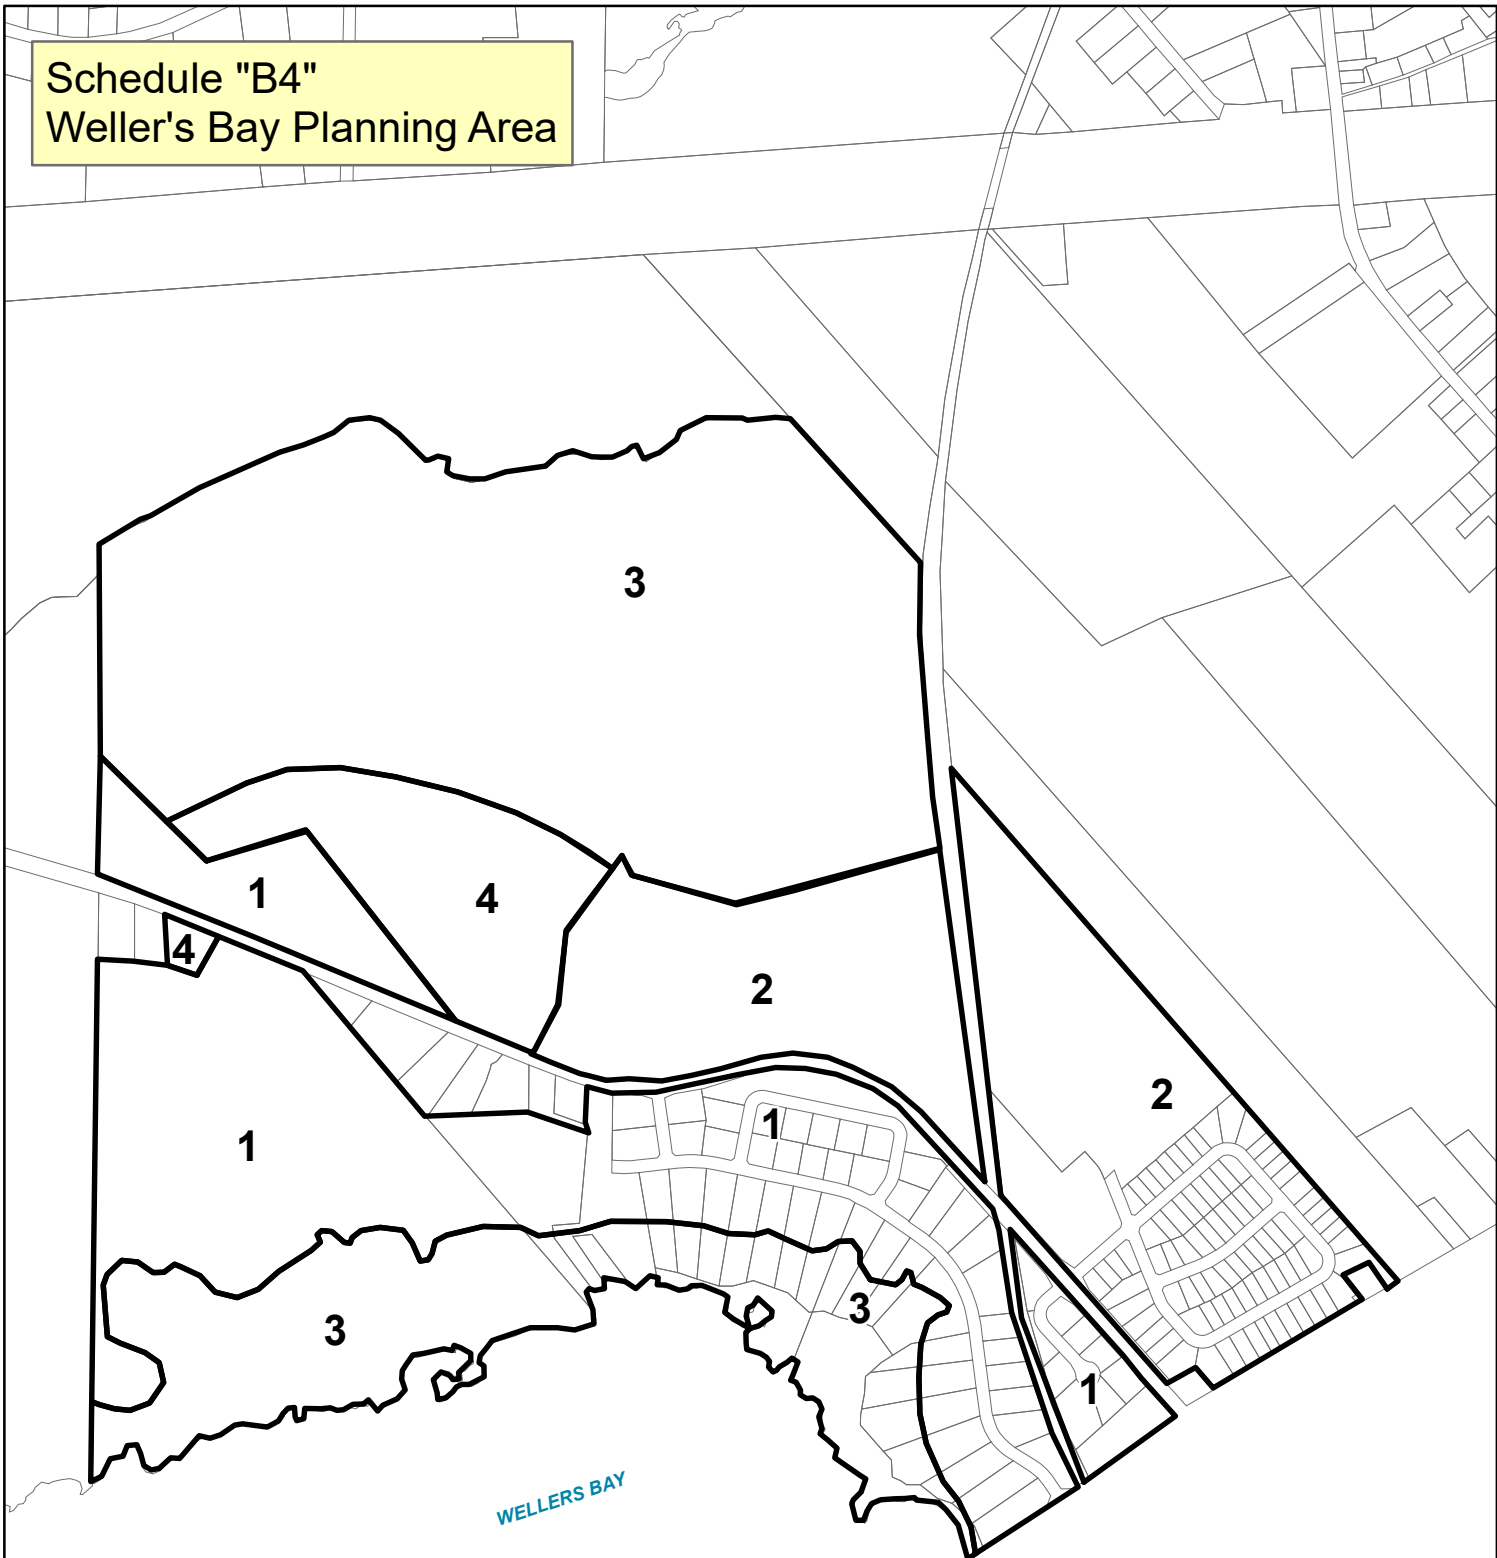

Schedule "B4"
Weller's Bay Planning Area

Legend

 District Area

Produced by the City of Quinte West
GIS Division. Copyright 2022.

Date:
Mar. 17, 2022.

File: B4wellers_bay_planning_areas_2022.mxd