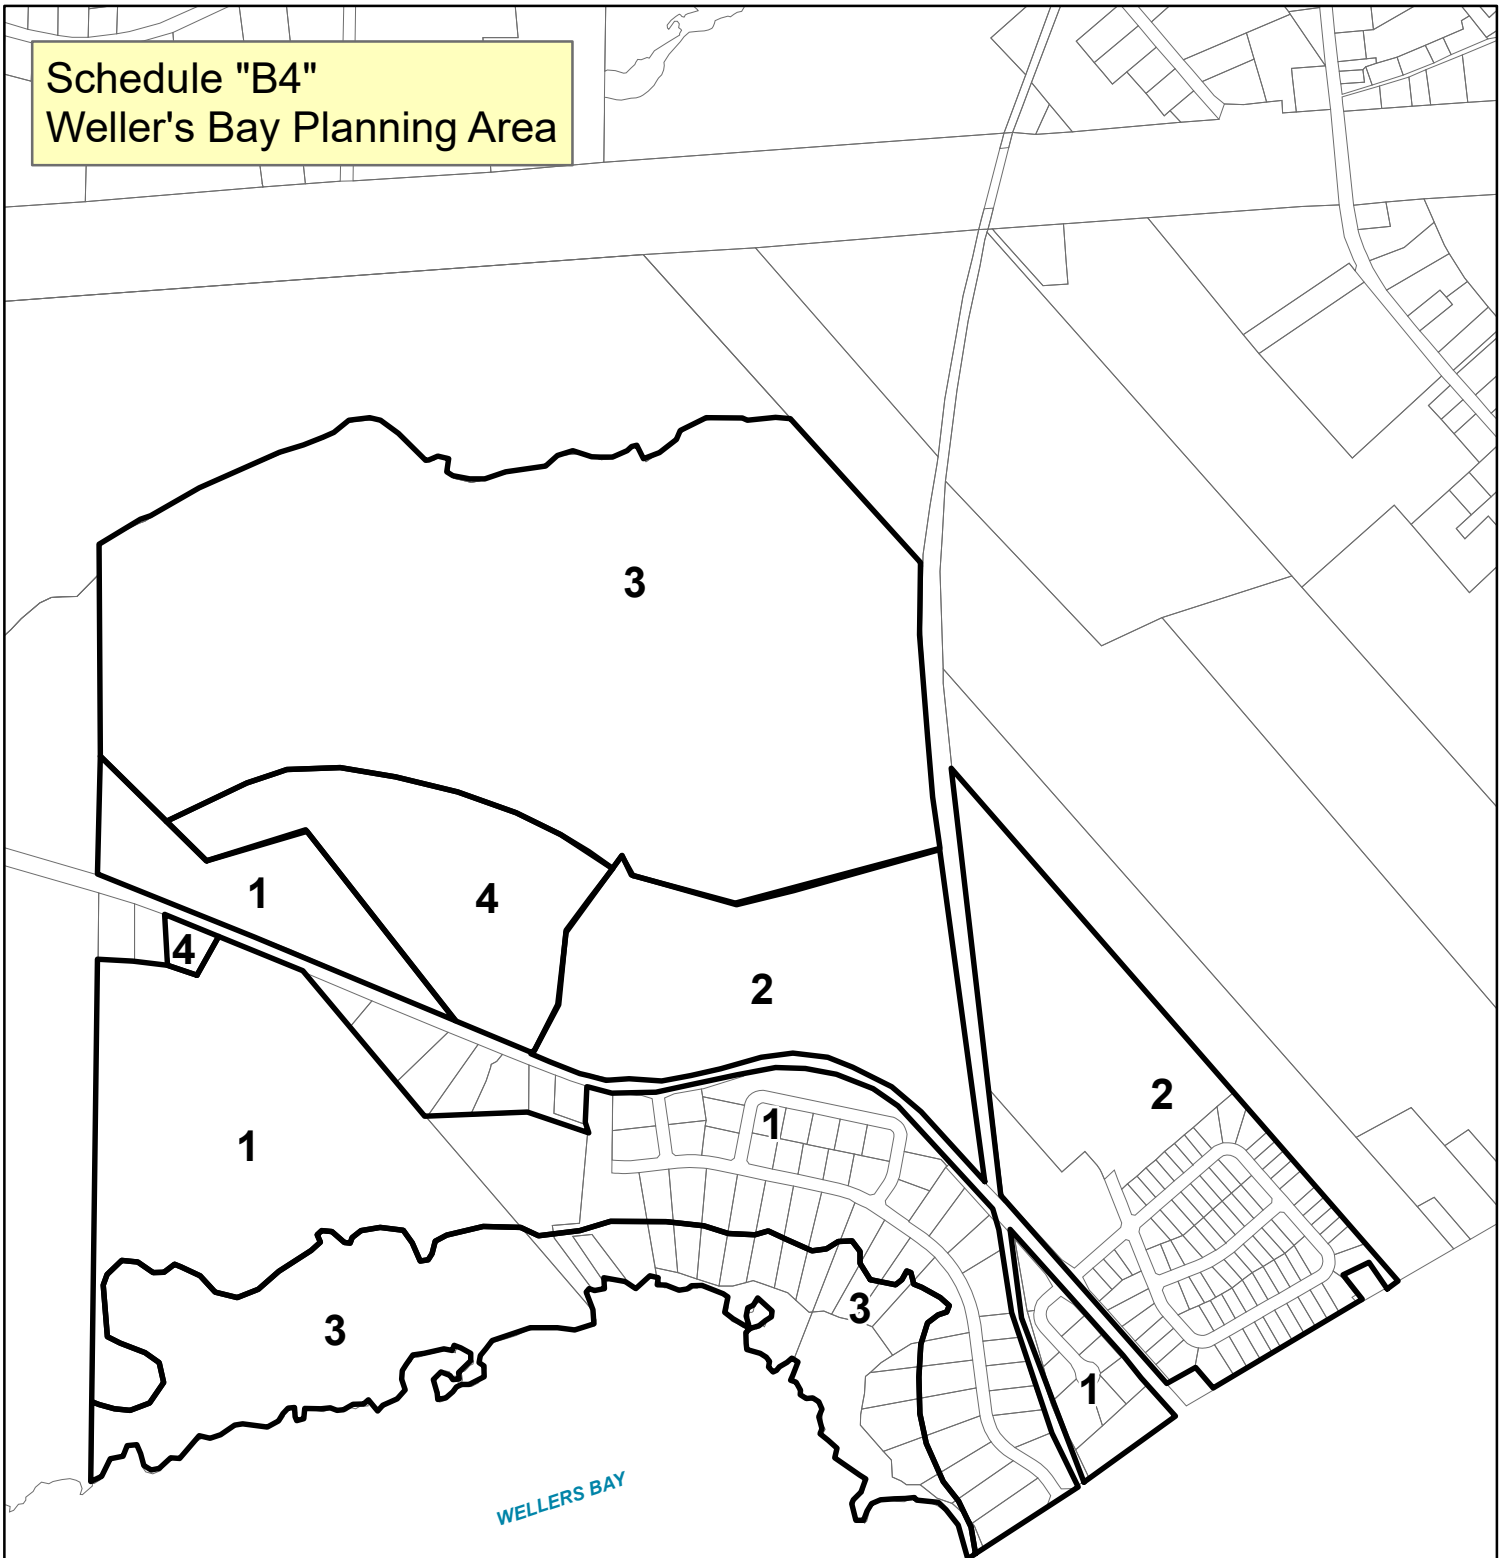

Schedule "B4"
Weller's Bay Planning Area

Legend

 District Area

Produced by the City of Quinte West
GIS Division. Copyright 2022.

Date:
Mar. 17, 2022.

File: B4wellers_bay_planning_areas_2022.mxd