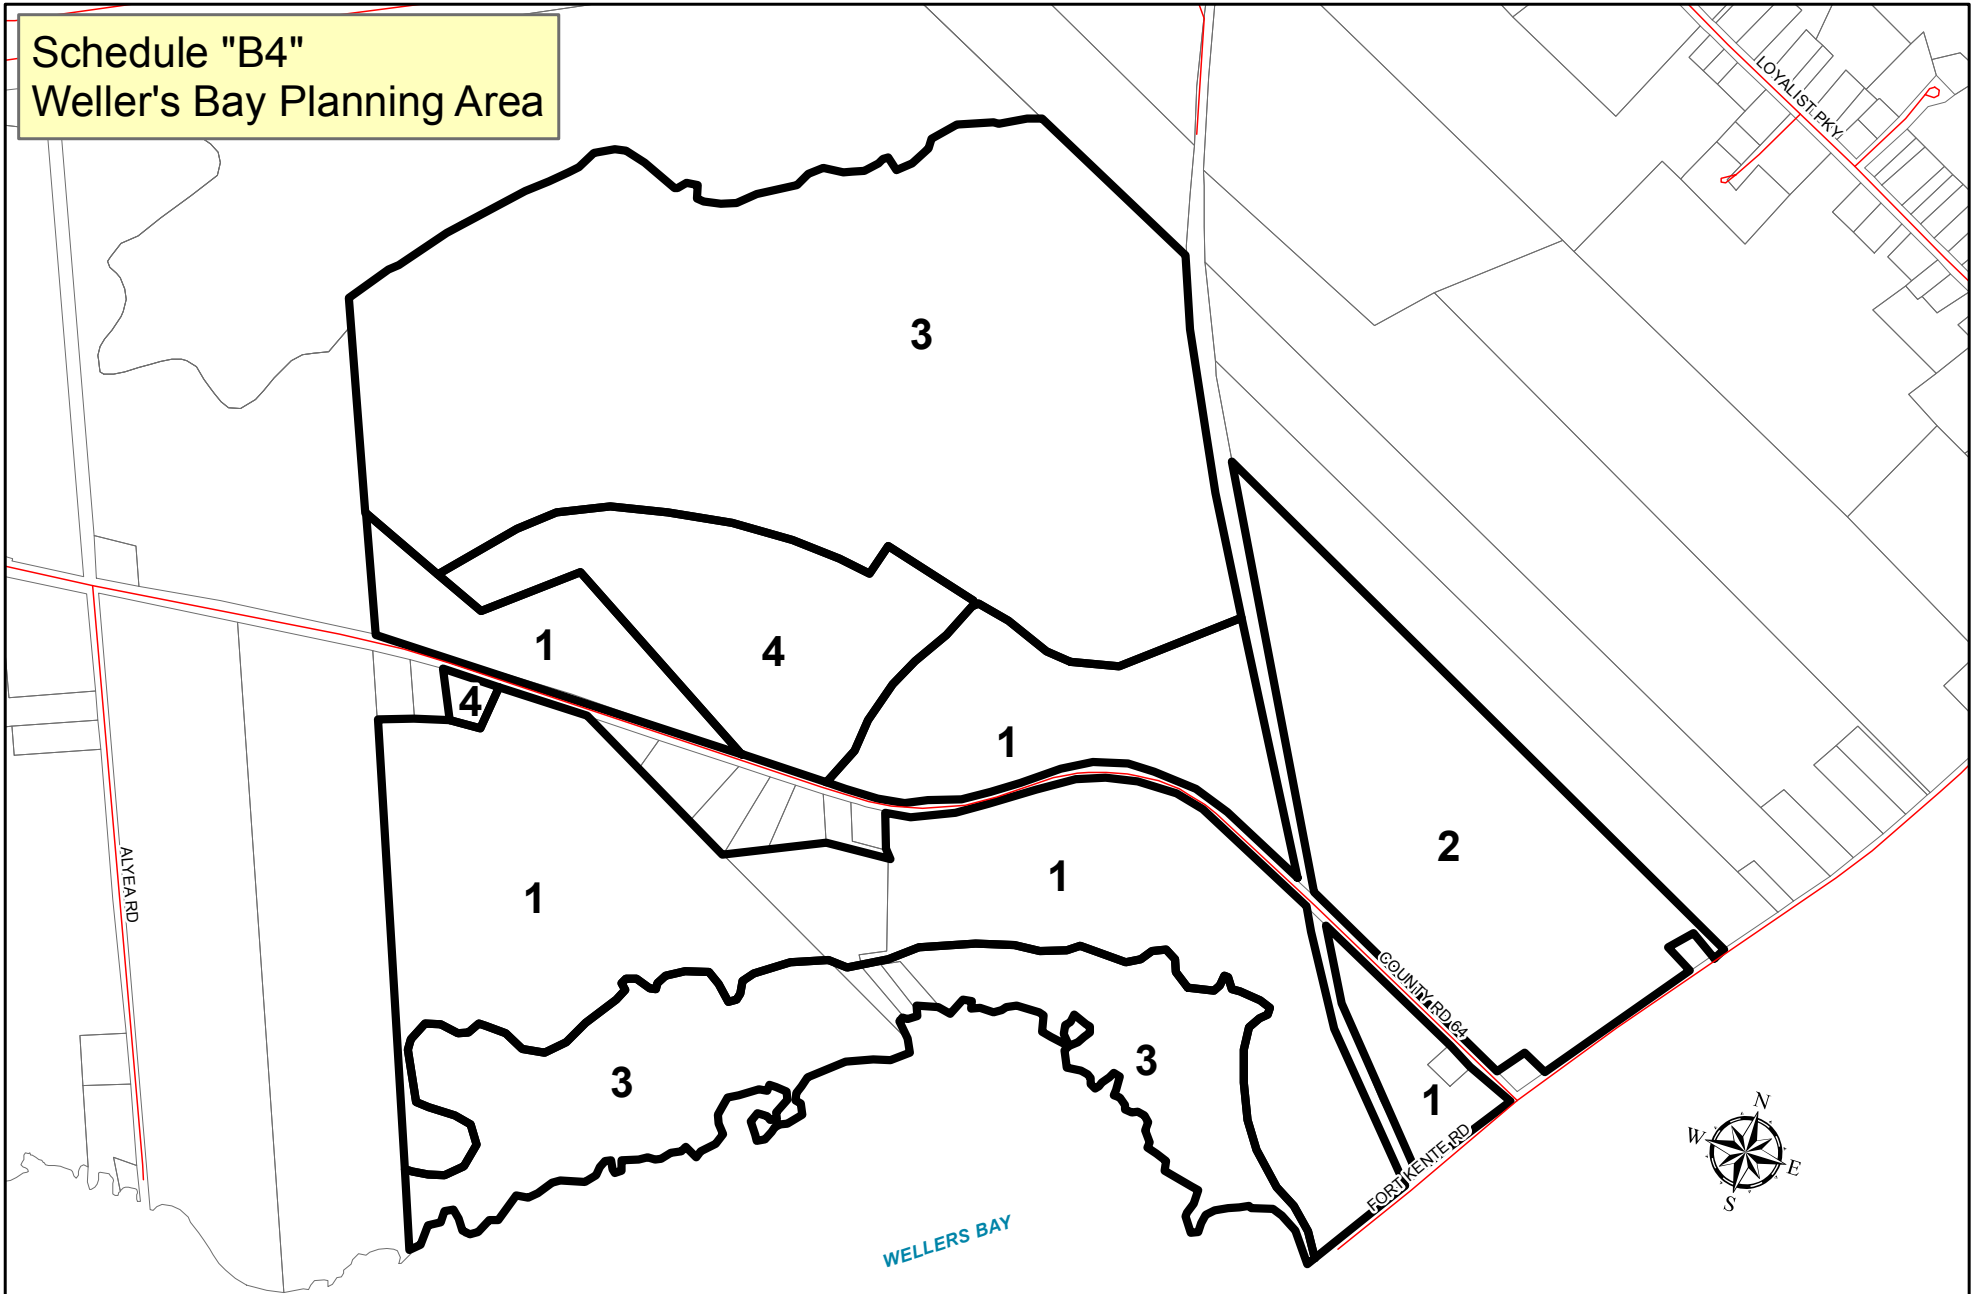

Schedule "B4"
Weller's Bay Planning Area

Produced by the City of Quinte West
GIS Division. Copyright 2015.
Date: March 9, 2015.
File: B4wellers_bay_planning_areas.mxd

Legend
District Area